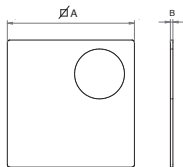

CGX

Gasket made of EPDM rubber to guarantee the IPX4 degree of protection against moisture in case of ceiling installation.

Model	CGX
A	255
B	5

Dimensions in mm